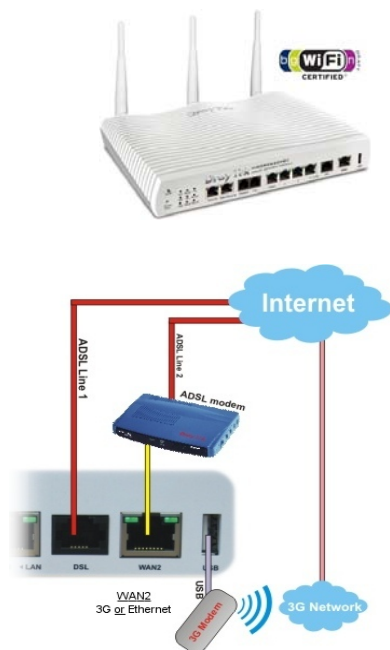

Centro WebNet Broadband

HOW IMPORTANT IS YOUR INTERNET AND EMAIL TO YOUR BUSINESS ? NEED MORE SPEED ?

Installing a Centro Webnet Broadband solution not only gives you more speed because you can use 2 ADSL lines, 1 traditional line and a ADSL2 + line, it also gives you resilience, because the circuits are delivered over different hardware technologies. It also provides the ability to use the mobile telephone network to provide a backup connection in the event of a Disaster.

The solution provides other benefits such as load balancing, sending web traffic down one circuit and email down the other, or a combination of the two, it also has built in VPN endpoint, to create secure connections between sites within the router

Multi User Business Broadband Package ADSL upto 8MB circuit 1 Static IP Address

ADSL Activation	£40.00 (Migration FOC)
Monthly Subscription	£29.99
Enhanced Business DUAL WAN Broadband Router	£195.00 one off cost
Router Installation configuration Installation	£95.00 one off cost
*optional support and maintenance telephone support Parts and labour	£75.00 per annum

Multi User Business ADSL 2+ Package upto 20MB download and 1.3Mb upload 1 Static IP Address

ADSL Activation	£40.00 (Migration FOC)
Monthly Subscription	£45.00
ADSL Modem	£65.00 one off cost
*optional support and maintenance telephone support Parts and labour	£75.00 per annum

- ADSL/ADSL2+ and Broadband Router
- Dual-WAN ports for ADSL or cable modem or both
- 3G (Cellular) Modem support
- Analogue Modem Connectivity (Dial-Backup)
- Comprehensive and Robust Firewall
- Content Filtering (by matched keyword or data type)
- SurfControl Web Site Category Filtering
- Ethernet and WiFi Virtual LAN segmentation (common/distinct)
- Configurable QoS Features (For traffic prioritisation)
- VPN Dial-in/dial-out with VPN hardware co-processor
- 802.11n Draft 2.0 Wireless LAN ('n' models only)
- Gigabit Ethernet LAN Port for LAN Server connectivity
- USB Port for Printer or 3G Modem
- Highly configurable but easy to install and monitor